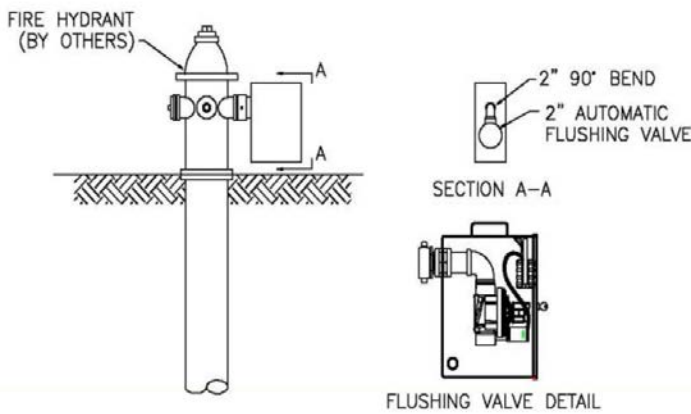

Eclipse #9700

Automatic Flushing Accessories

#9700 AUTO FLUSHER ON FIRE HYDRANT

AUTOMATIC FLUSHING DEVICES SHALL BE ATTACHED TO HYDRANT IN THE FOLLOWING LOCATIONS..... A 2-1/2" NST SWIVEL CONNECTION WILL LEAD INTO A 2" AUTOMATIC SOLENOID VALVE. AUTOMATIC SOLENOID VALVE SHALL HAVE INTERNAL, SELF-CLEANING DEBRIS SCREEN, AND HAVE A 220 PSI RATING. EACH UNIT SHALL BE FURNISHED WITH A STAND-ALONE VALVE CONTROLLER. VALVE CONTROLLER WILL NOT REQUIRE A SECOND HAND HELD DEVICE FOR PROGRAMMING, MUST HAVE A MINIMUM CAPABILITY OF 9 POSSIBLE FLUSHING CYCLES PER DAY FOR UP TO FOUR HOURS EACH FLUSH, SHALL BE SUBMERSIBLE TO 12 FEET, OPERATE WITH A 9 VOLT BATTERY, AND HAVE RESIN-SEALED ELECTRICAL COMPONENTS. SOLENOID SHALL HAVE NO LOOSE PARTS WHEN REMOVED FROM VALVE. ALL COMPONENTS SHALL BE HOUSED INSIDE AN ALUMINUM, LOCKABLE ENCLOSURE, WITH 1/2" PERFORATIONS IN BOX FLOOR TO DIFFUSE FLUSHING WATER. REMOVABLE FLOOR PLATE SHALL ALLOW TO A 2" FIP OUTLET IF NEEDED. EACH BOX SHALL BE POWDER-COATED, AND COLOR SHALL BE (RED OR YELLOW) AS MANUFACTURED BY KUPFERLE FOUNDRY COMPANY MODEL #9700, ST. LOUIS, MO, 1-800-231-3990, OR APPROVED EQUAL.

Note: Flush water lines free of debris before installation